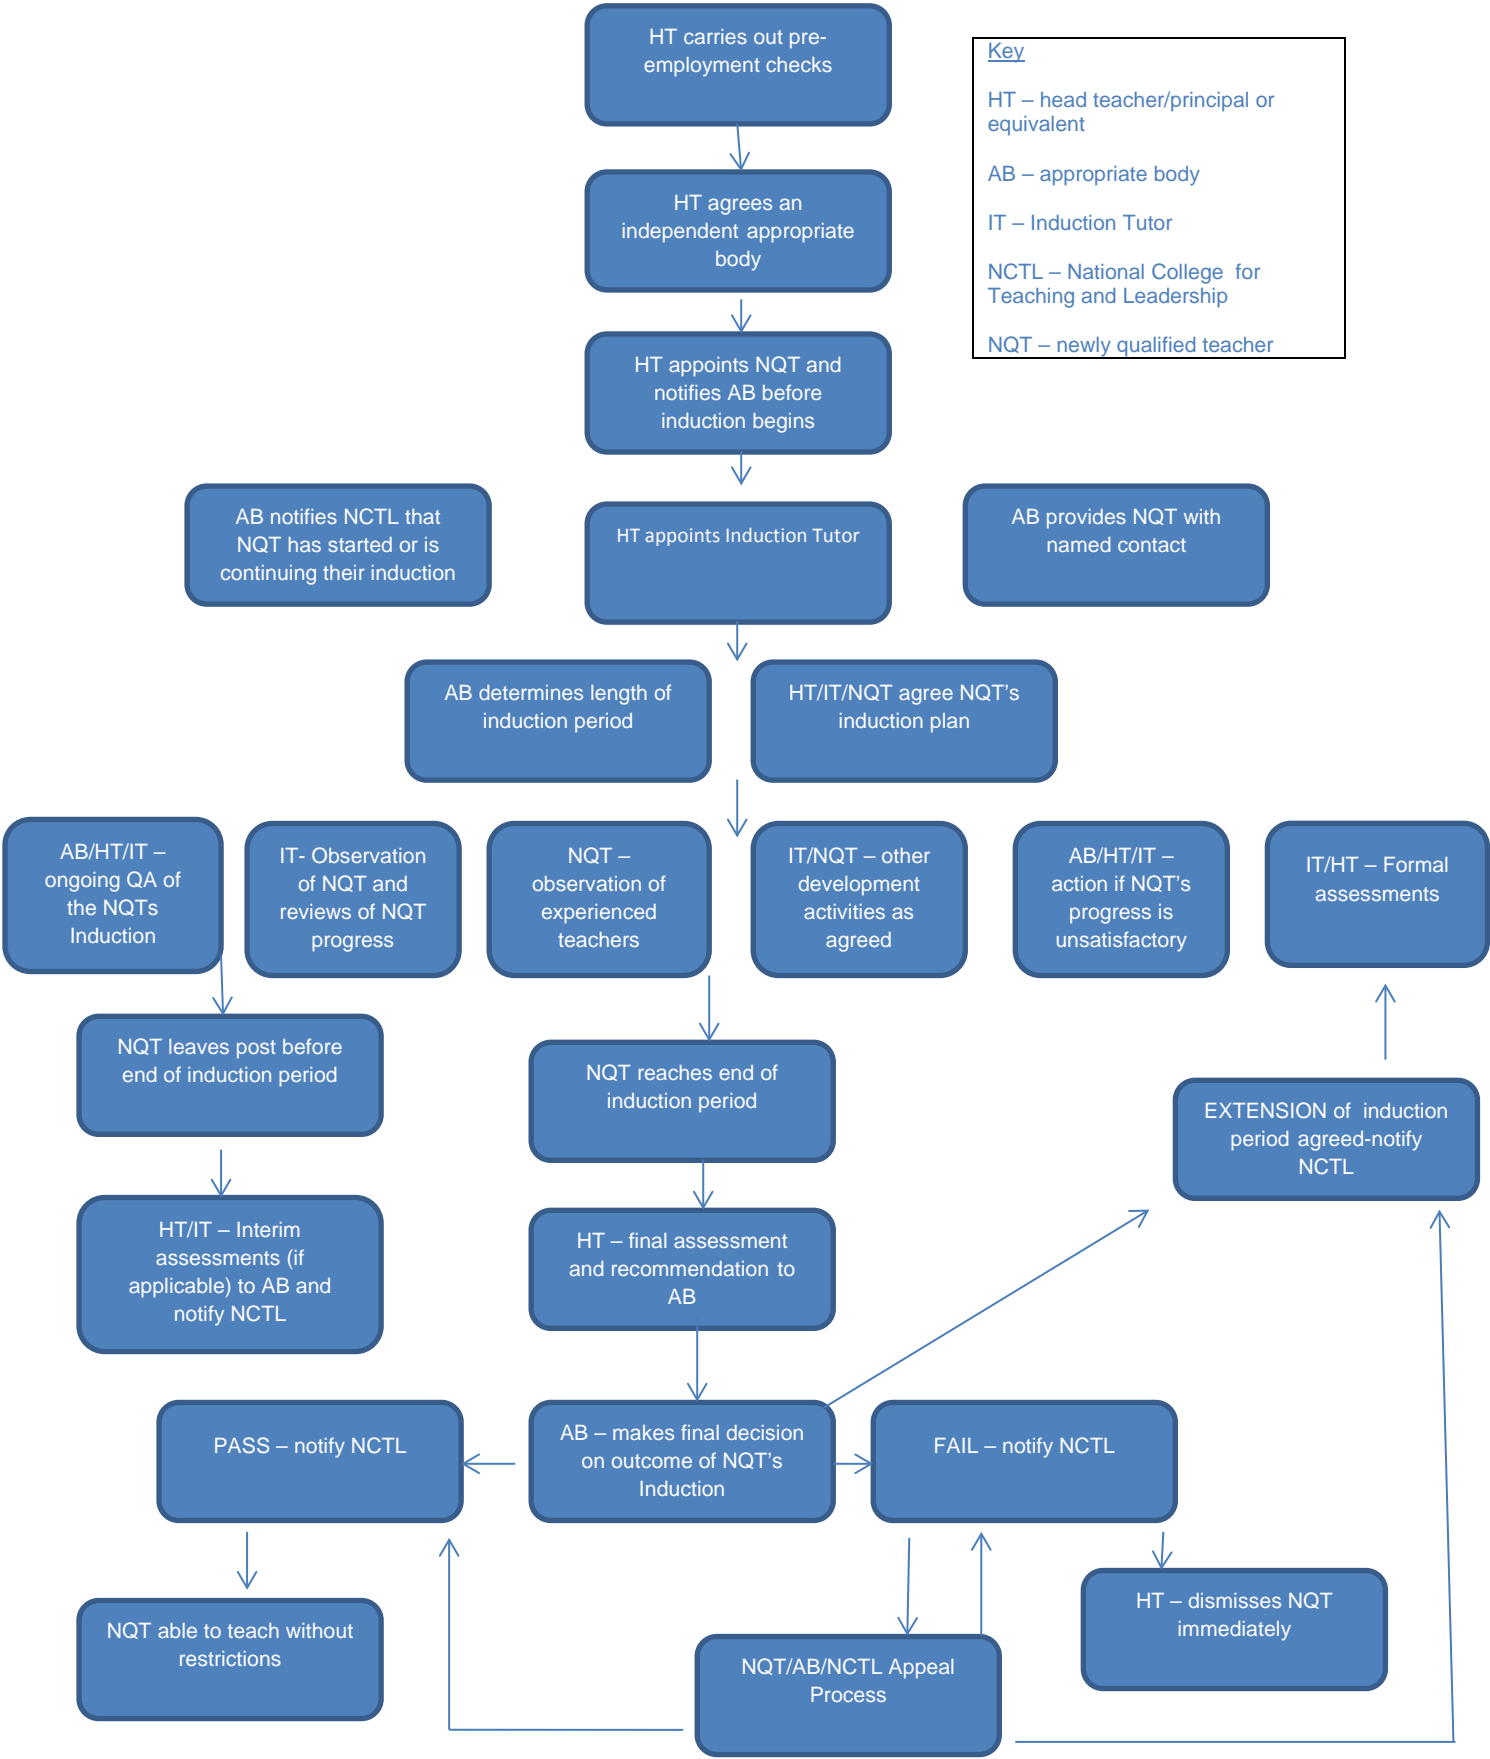

# Overview of the Induction Process

Key

HT – head teacher/principal or equivalent

AB – appropriate body

IT – Induction Tutor

NCTL – National College for Teaching and Leadership

NQT – newly qualified teacher